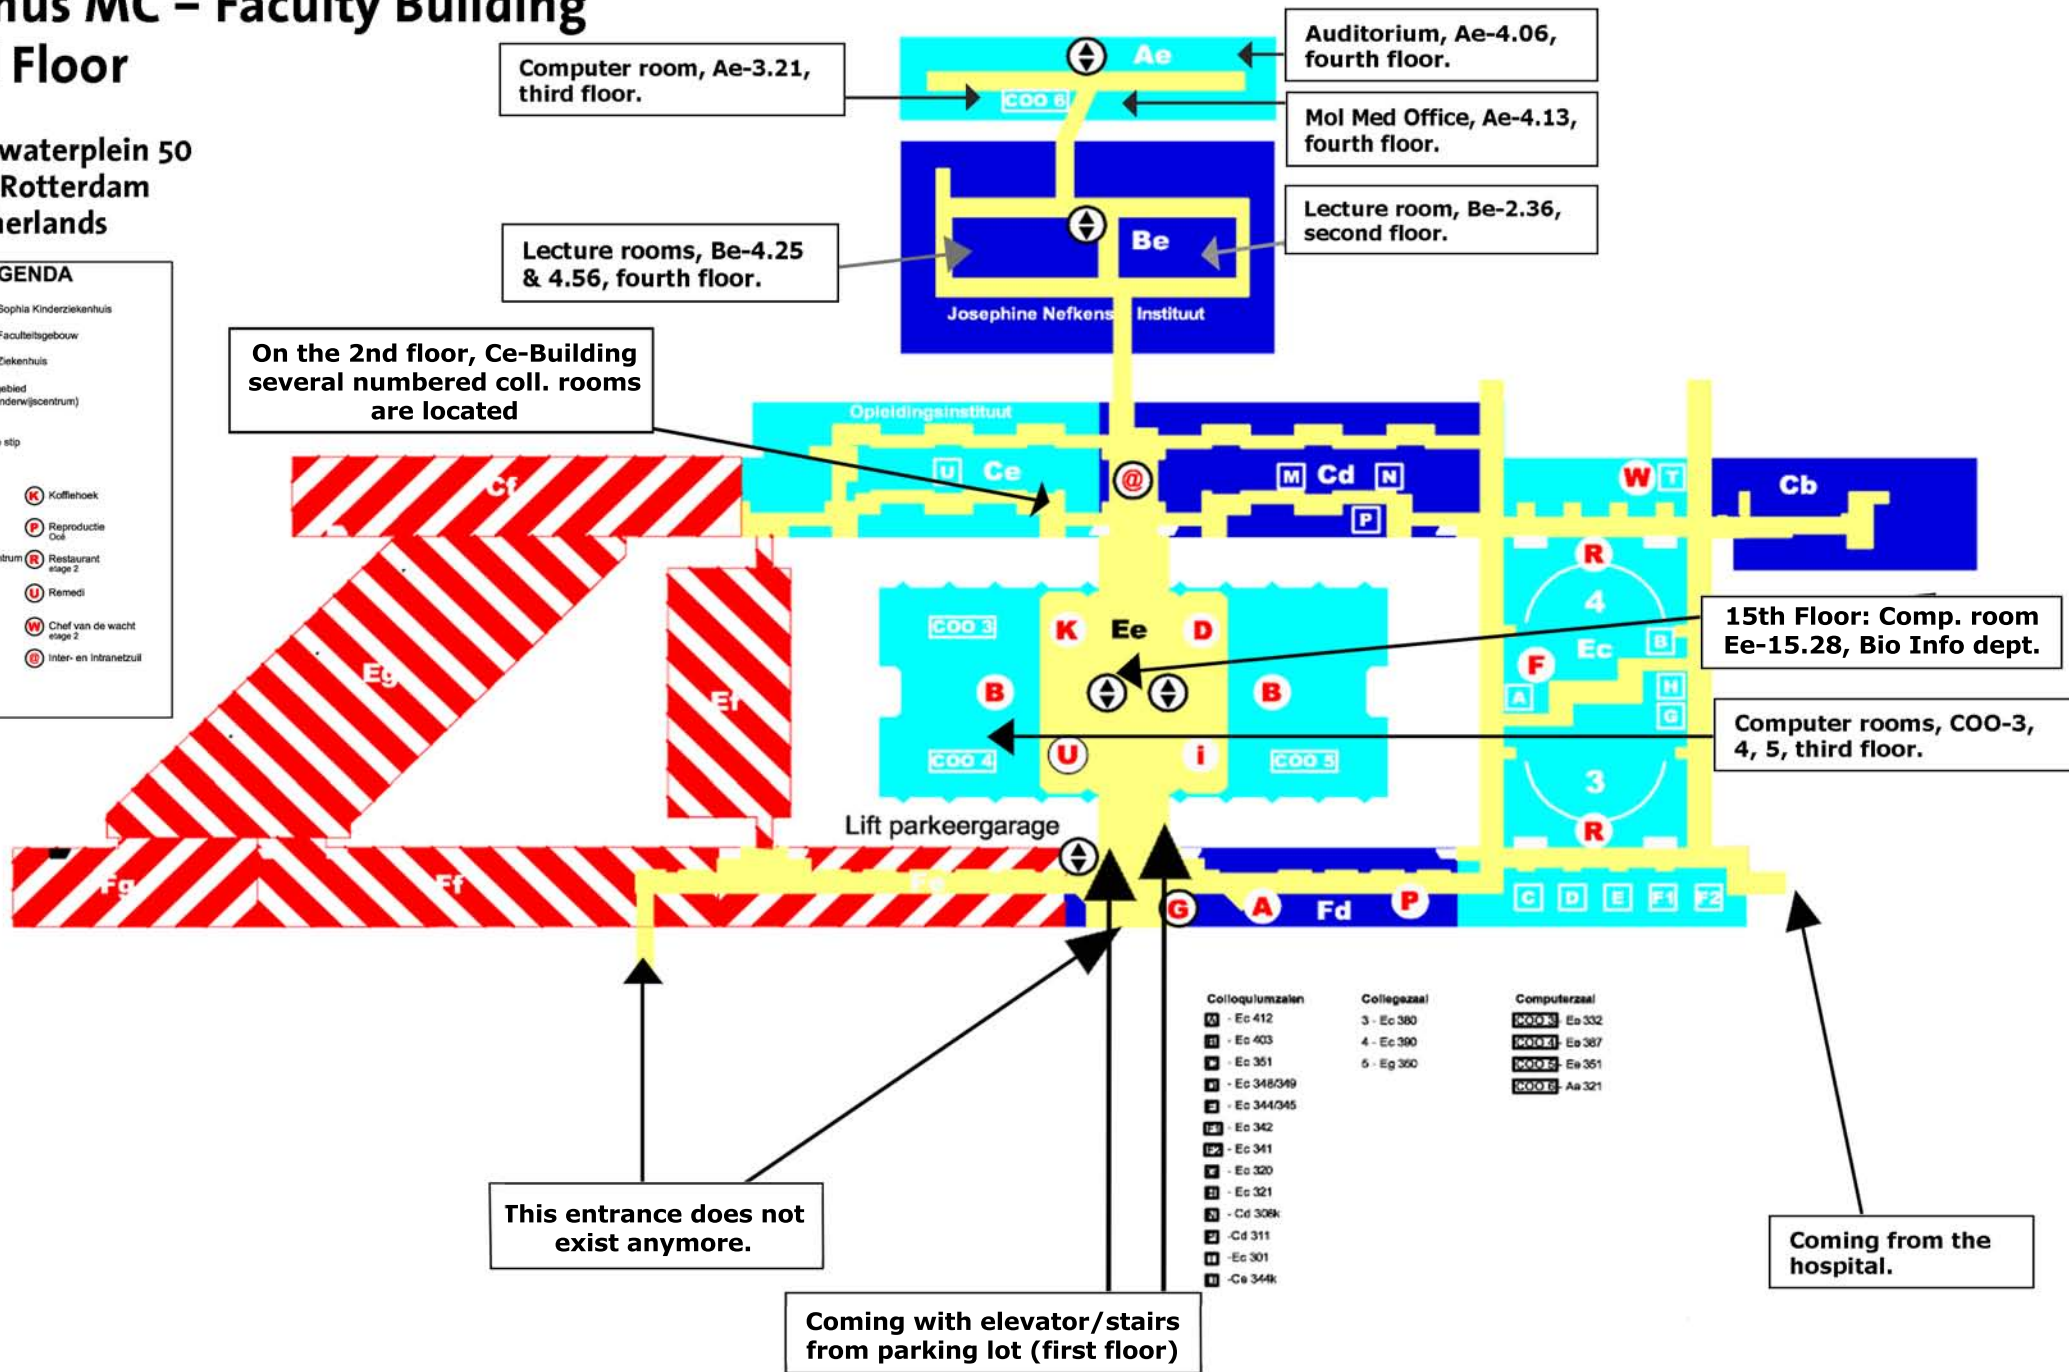

## Third Floor

Dr. Molewaterplein 50  
3015 GE Rotterdam  
The Netherlands

**LEGENDA**

- Erasmus MC Sophia Kinderziekenhuis
- Erasmus MC Faculteitsgebouw
- Erasmus MC Ziekenhuis
- Verbouwingsgebied (toekomstig Onderwijscentrum)
- U staat bij de oranje stip
- Lift
- ABN Amro
- Bibliotheek etage 2
- DCO (Diensten Centrum Onderwijs)
- MESCID Gebedsruimte
- Geldautomaat en Chipknip
- Receptie Faculteit portier
- Koffiehoek
- Reproductie Ooik
- Restaurant etage 2
- Remedi
- Chef van de wacht etage 2
- Inter- en intranetzuil

There is a lot of construction going on at the Erasmus Medical Center. Therefore it is not possible to enter the Medical Faculty Building directly. The entrance is through the parking lot, 1st floor, accessible via the staircase outside the Sophia's Children's Hospital. Follow the signs or use another map from our website. But, whatever you do, do not attempt to enter through the main entrance of the Hospital ('s Gravendijkwal 230)