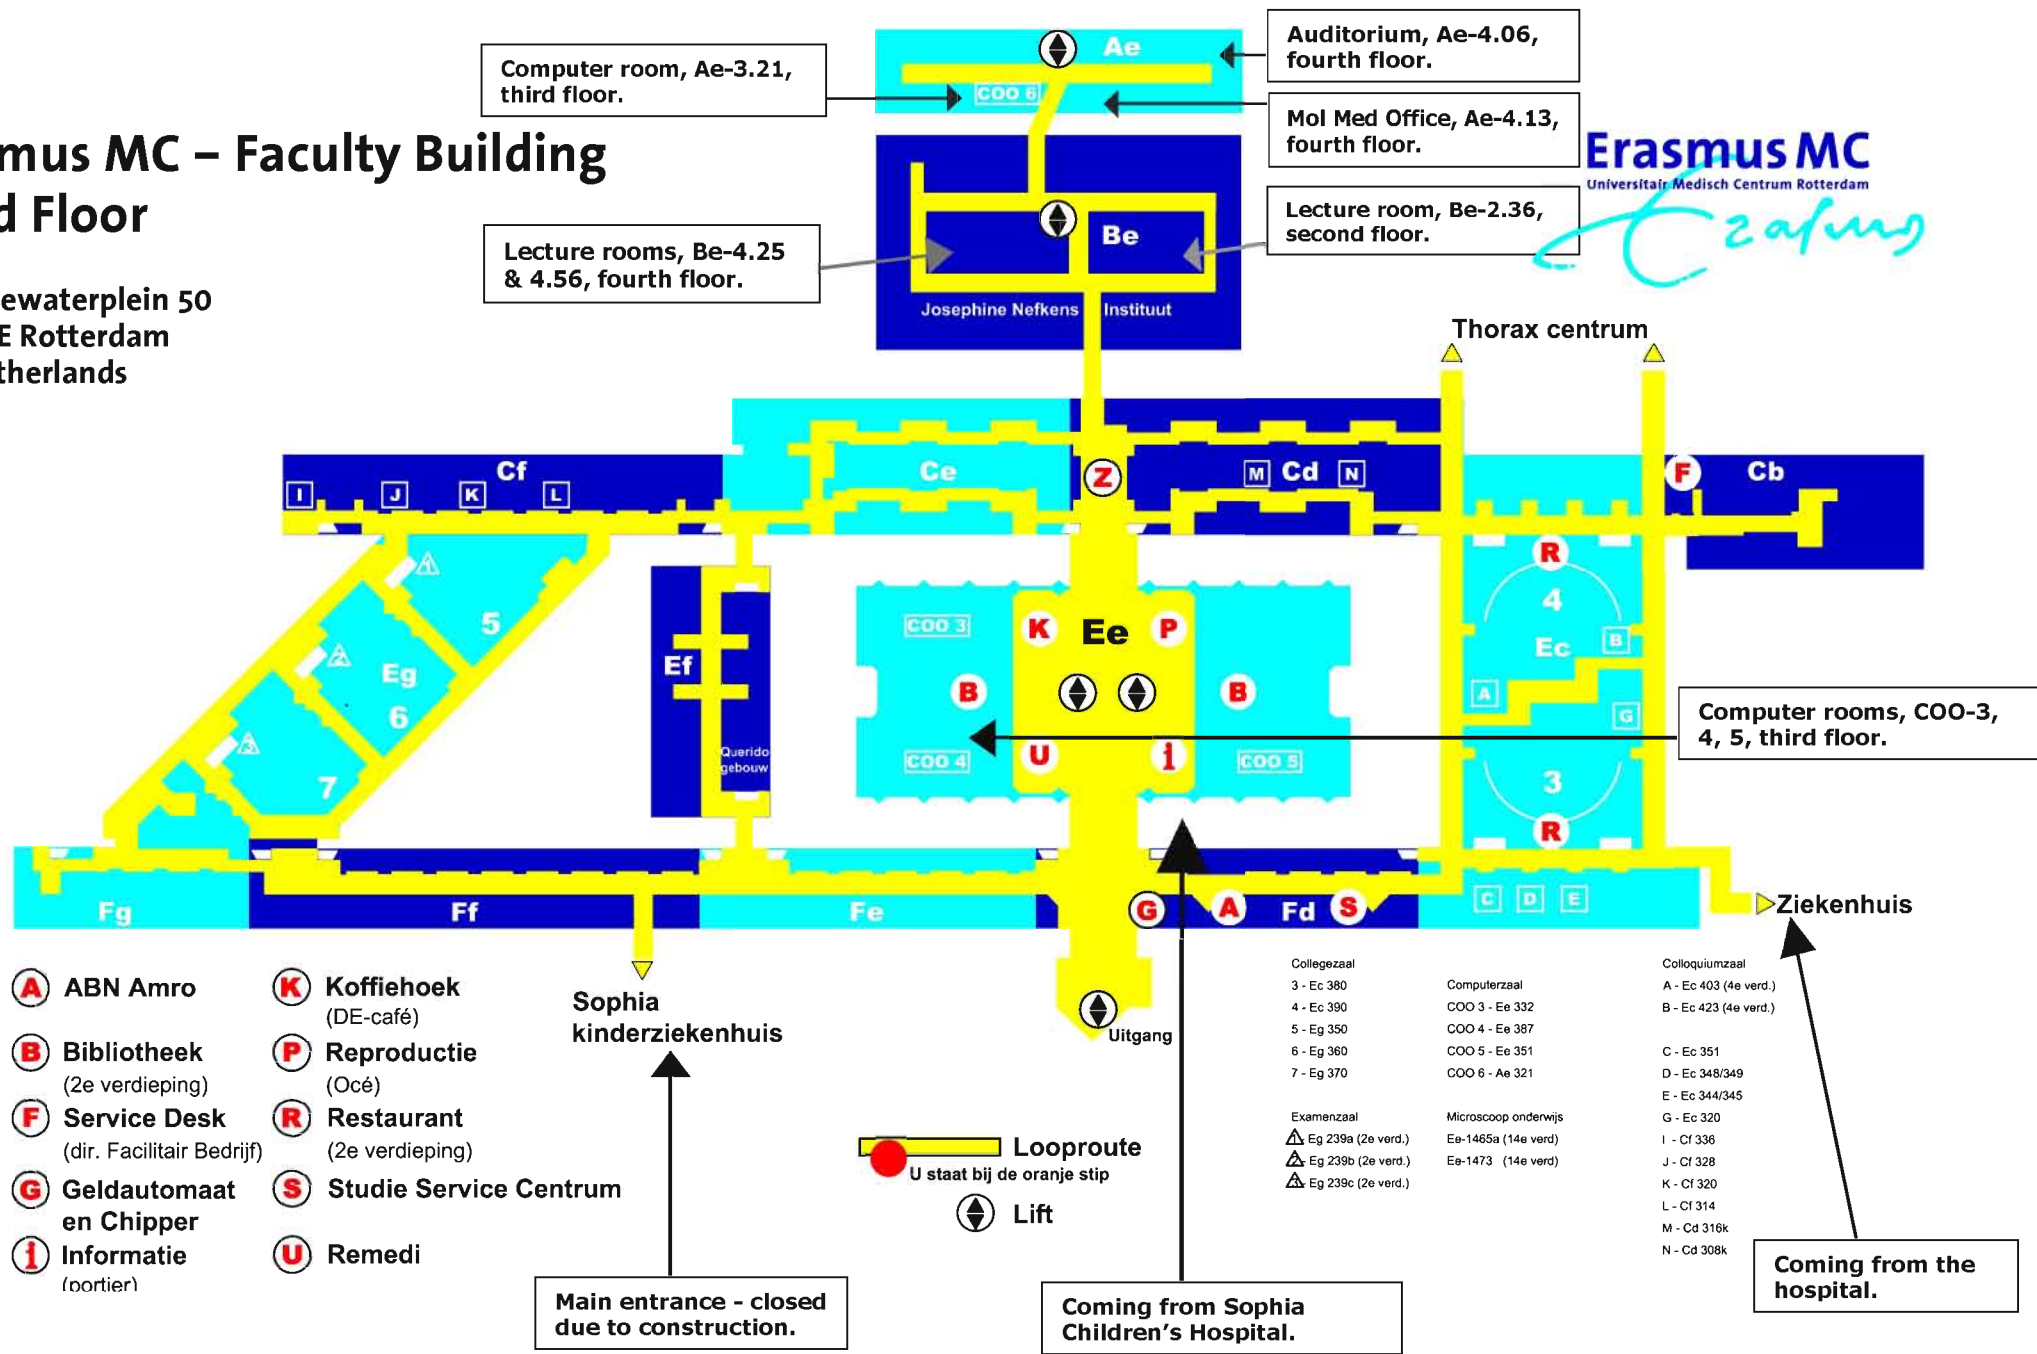

Erasmus MC – Faculty Building Third Floor

Dr. Molewaterplein 50
3015 GE Rotterdam
The Netherlands

There is a lot of construction going on at the Erasmus Medical Center. Therefore it is not possible to enter the Medical Faculty Building directly. The entrance is through the parking lot, 1st floor, accessible via the staircase outside the Sophia's Children's Hospital. Follow the signs or use another map from our website. But, whatever you do, do not attempt to enter through the main entrance of the Hospital ('s Gravendijkwal 230)