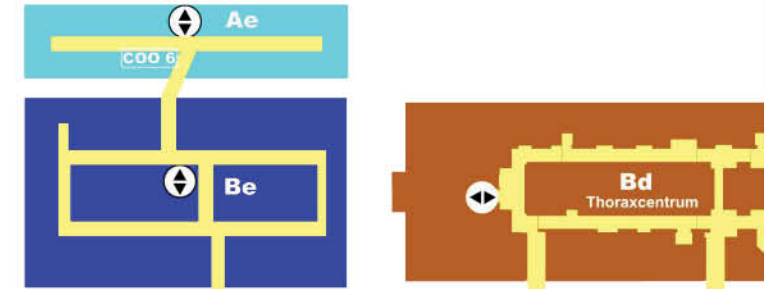

The main entrance of the Educational Center (OWC) is located on the 2nd Floor and can be accessed through the parking lot (1st floor), taking up the stairs or elevator that are also leading up to the Medical Faculty.

Educational Center - 2nd Floor

Medical Faculty Building

Educational Center - 3rd Floor

LEGENDA	
■	Erasmus MC Sophia Kinderziekenhuis
■	Erasmus MC Faculteitgebouw
■	Erasmus MC Ziekenhuis
●	U staat bij de oranje stoep
	Lift
	ABN Amro
	Bibliothek stage 2
	Studentencafe
	DCC (DienstenCentrum Onderwijs)
	Escrascobar stage 2
	MESC-ID Geestesruimte
	Betaalautomaat op Chiquito
	Portier Faculteit
	Koffiehoek
	Reproductie COO
	Restaurant stage 2
	Ramen
	Receptie/balie stage 2
	Inter- en Intraunit

Sophia Kinderziekenhuis
Ingang op ■