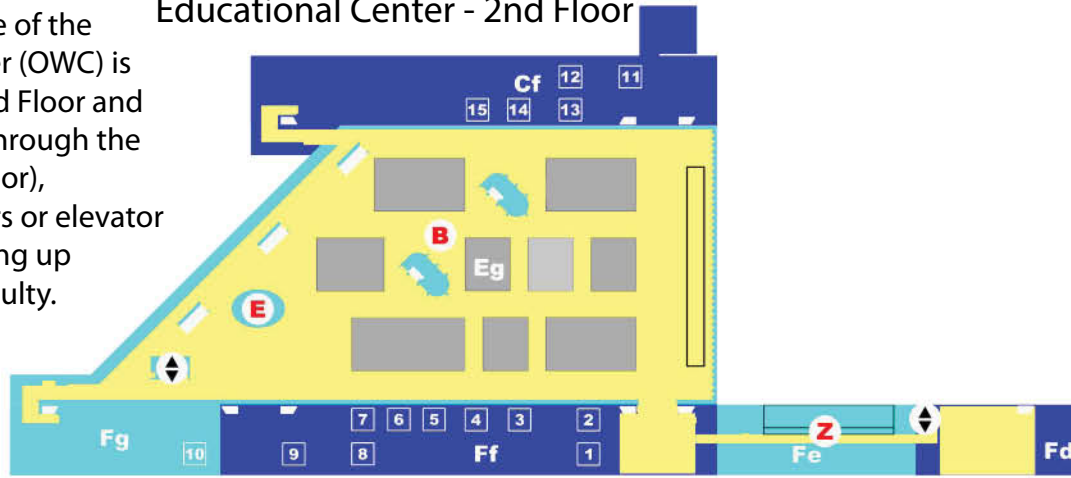

The main entrance of the Educational Center (OWC) is located on the 2nd Floor and can be accessed through the parking lot (1st floor), taking up the stairs or elevator that are also leading up to the Medical Faculty.

Educational Center - 2nd Floor

Medical Faculty Building

Educational Center - 3rd Floor

LEGENDA	
■	Erasmus MC Sophia Kinderziekenhuis
■	Erasmus MC Faculteitgebouw
■	Erasmus MC Ziekenhuis
●	U staat bij de oranje stoep
	Lift
	ABN Amro
	Bibliothek stage 2
	Studentencafe
	DCC (DienstenCentrum Onderwijs)
	Escrascobar stage 2
	MESC-ID Geestesruimte
	Betaalautomaat op Chiquito
	Portier Faculteit
	Koffiehoek
	Reproductie COO
	Restaurant stage 2
	Ramen
	Receptie/balie stage 2
	Inter- en Intraunit

Sophia Kinderziekenhuis
Ingang op ■